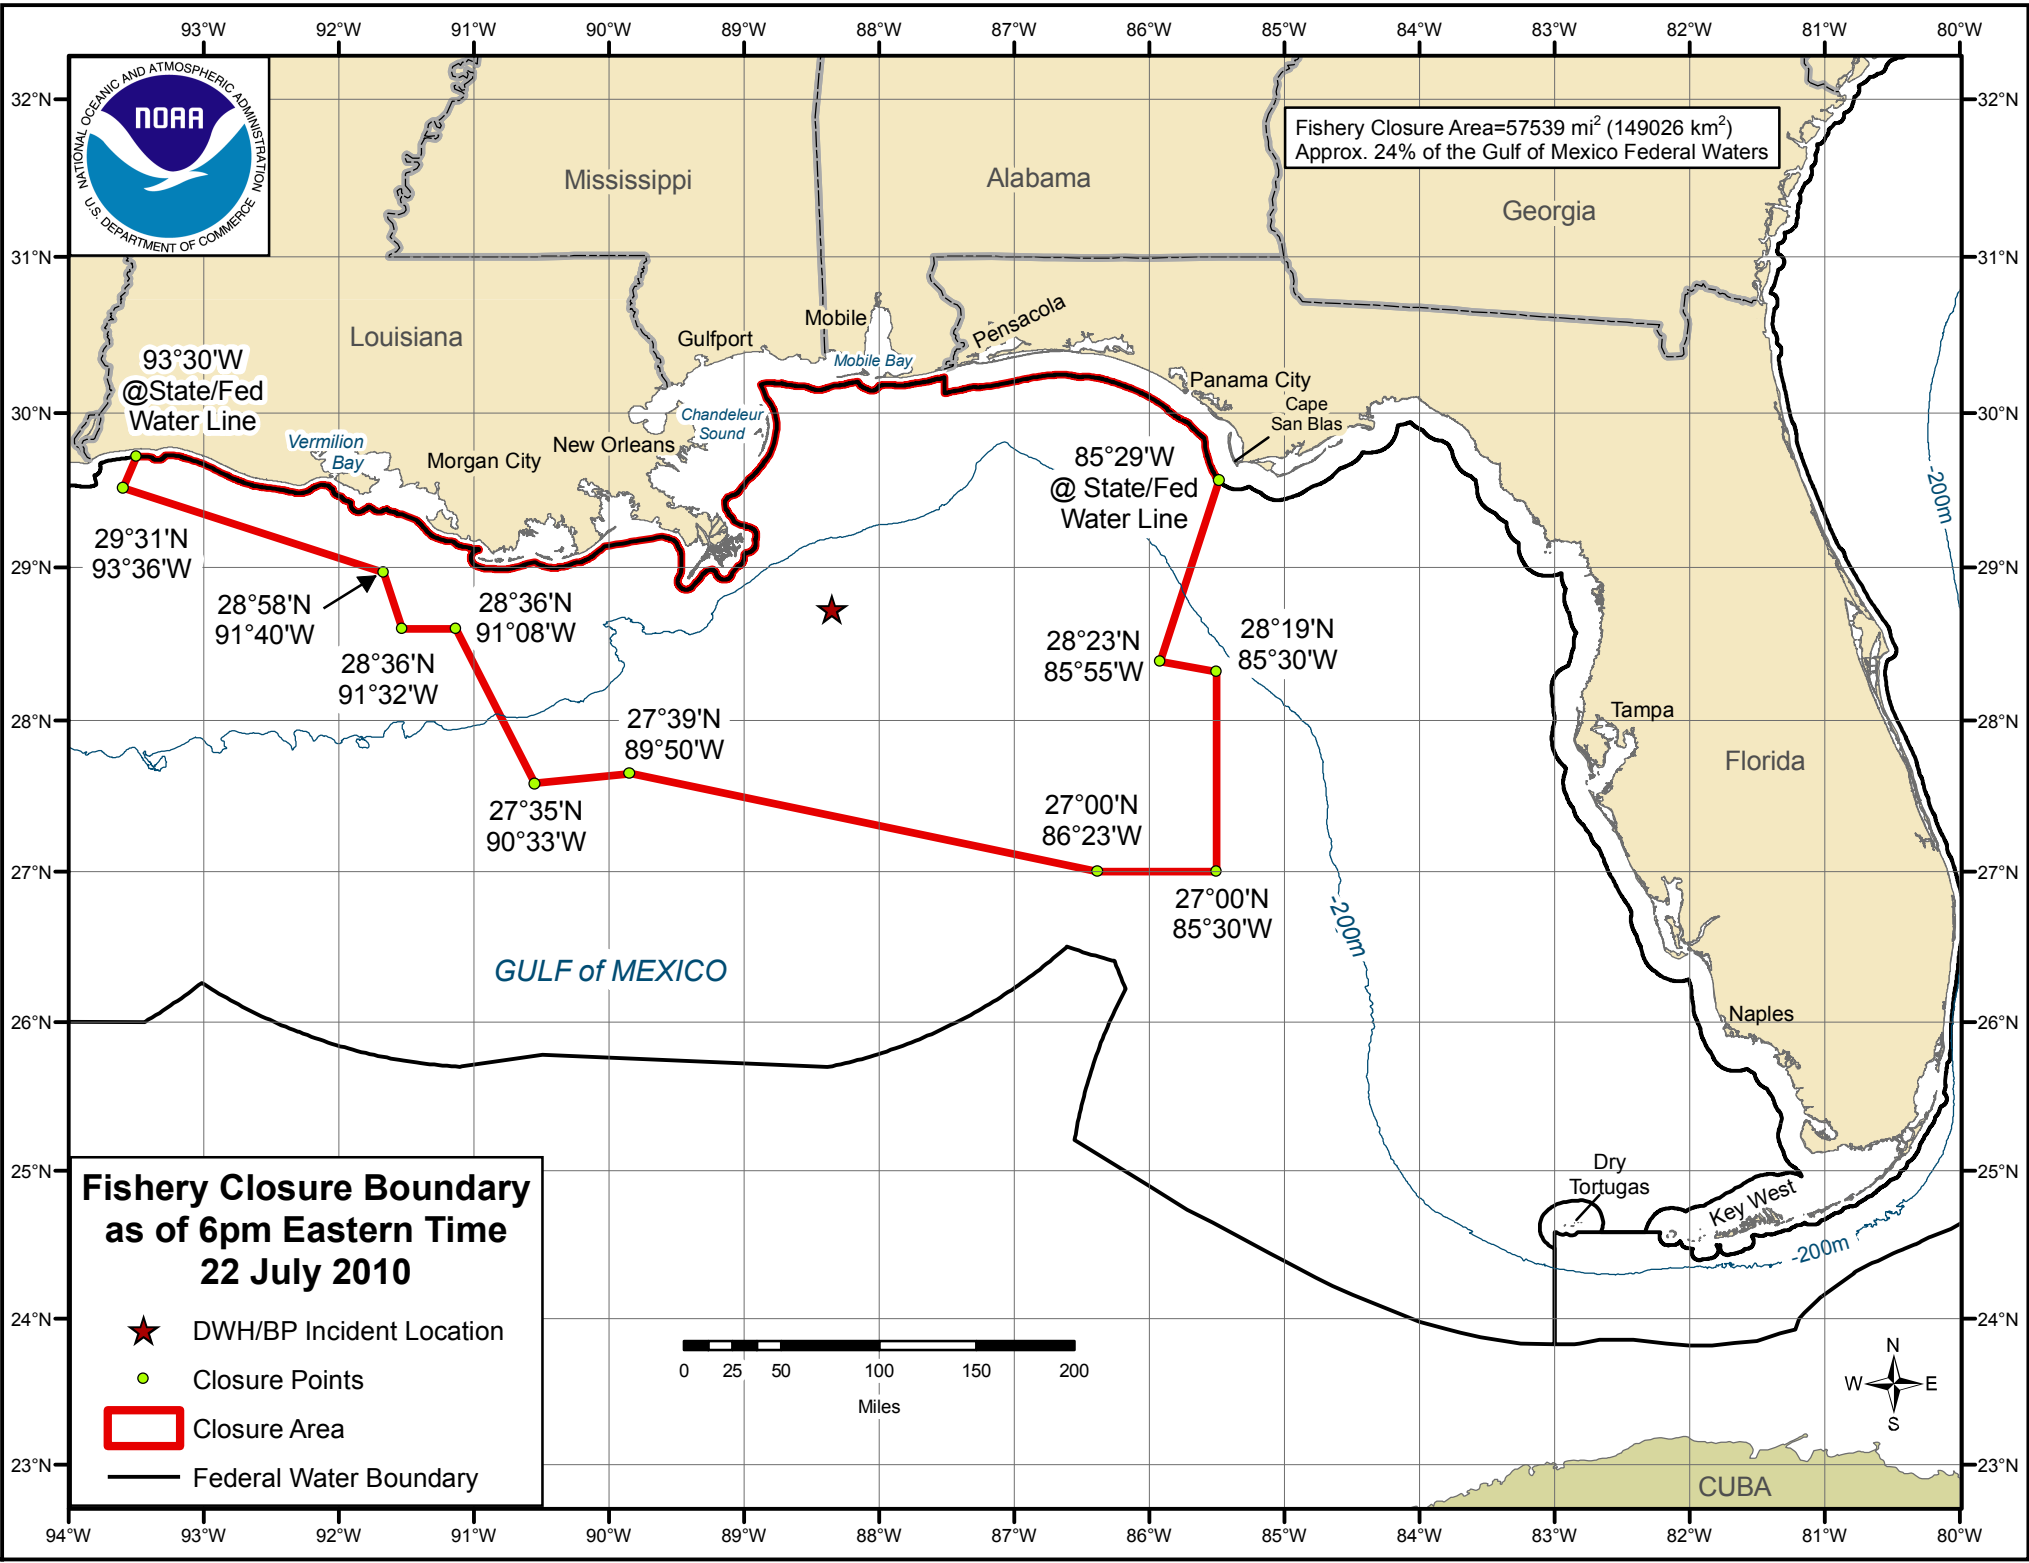

Fishery Closure Area=57539 mi² (149026 km²)
Approx. 24% of the Gulf of Mexico Federal Waters

**Fishery Closure Boundary
as of 6pm Eastern Time
22 July 2010**

- ★ DWH/BP Incident Location
- Closure Points
- ▭ Closure Area
- Federal Water Boundary