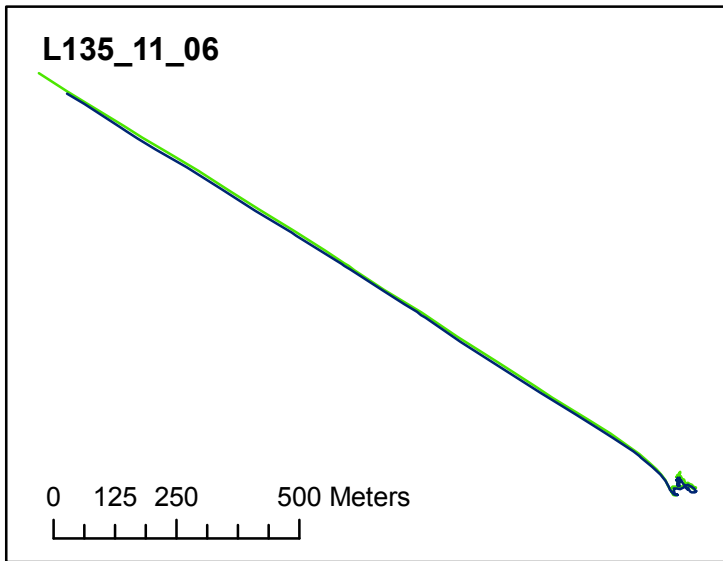

Mississippi Canyon 252, Gulf of Mexico

R/V Brooks McCall
LISST Tows

Date Produced: May 18, 2010
Created By: NOAA/NCCOS/CCMA

**LISST Transect
Positioning Sources**

- GPS1 Points
- GPS2 Points

- GPS1 Lines
- GPS2 Lines

See next page for
reference map

Mississippi Canyon 252, Gulf of Mexico

R/V Brooks McCall
LISST Tows

Date Produced: May 18, 2010
Created By: NOAA/NCCOS/CCMA

LISST Transect
Positioning Sources

- GPS1 Points
- GPS2 Points
- GPS1 Lines
- GPS2 Lines