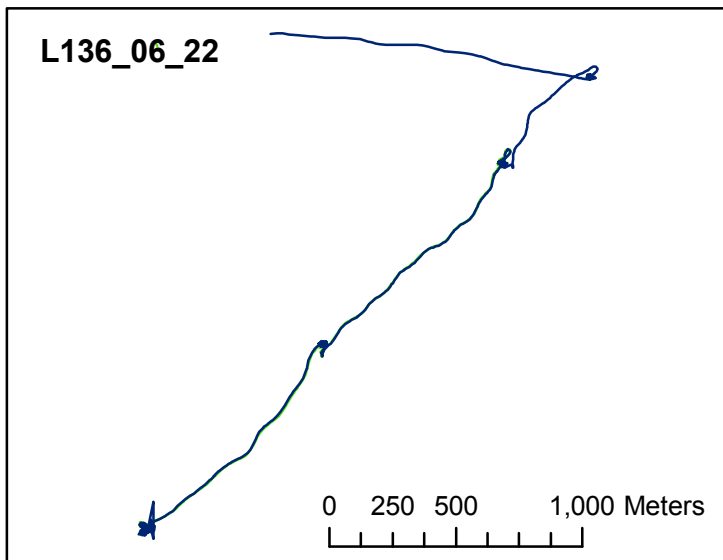

Mississippi Canyon 252, Gulf of Mexico

R/V Brooks McCall
LISST Tows

Date Produced: May 18, 2010
Created By: NOAA/NCCOS/CCMA

**LISST Transect
Positioning Sources**

- GPS1 Points
- GPS2 Points

- GPS1 Lines
- GPS2 Lines

See next page for
reference map

Mississippi Canyon 252, Gulf of Mexico

R/V Brooks McCall
LISST Tows

Date Produced: May 18, 2010
Created By: NOAA/NCCOS/CCMA

LISST Transect
Positioning Sources

- GPS1 Points
- GPS2 Points
- GPS1 Lines
- GPS2 Lines