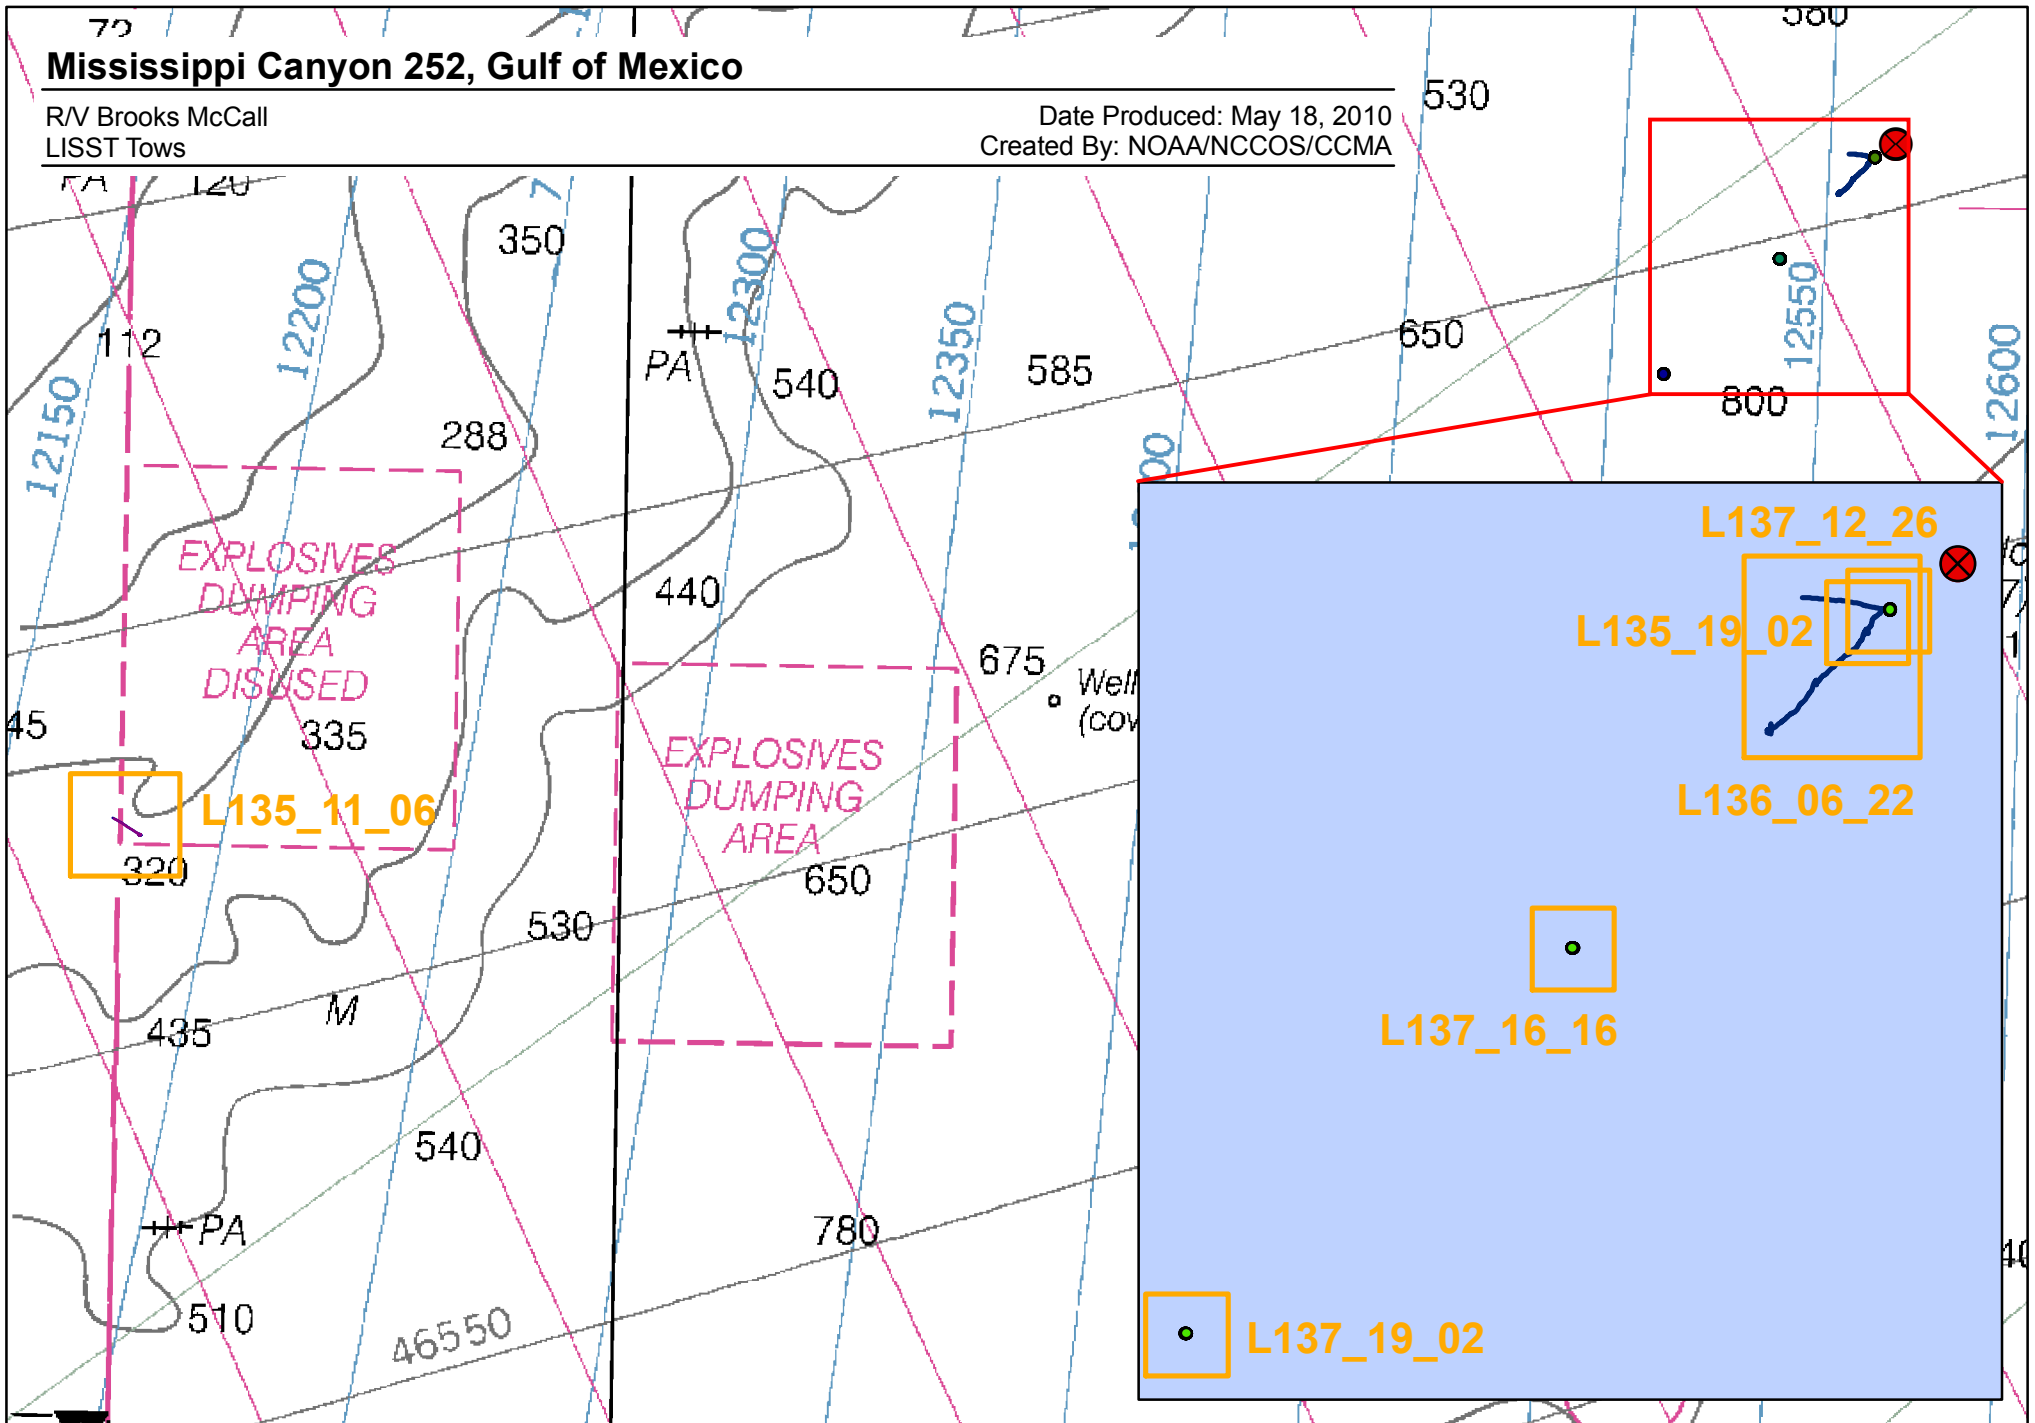

Mississippi Canyon 252, Gulf of Mexico

R/V Brooks McCall
LISST Tows

Date Produced: May 18, 2010
Created By: NOAA/NCCOS/CCMA

**LISST Transect
Positioning Sources**

- GPS1 Points
- GPS2 Points

- GPS1 Lines
- GPS2 Lines

See next page for
reference map

Mississippi Canyon 252, Gulf of Mexico

R/V Brooks McCall
LISST Tows

Date Produced: May 18, 2010
Created By: NOAA/NCCOS/CCMA

LISST Transect
Positioning Sources

- GPS1 Points
- GPS2 Points
- GPS1 Lines
- GPS2 Lines