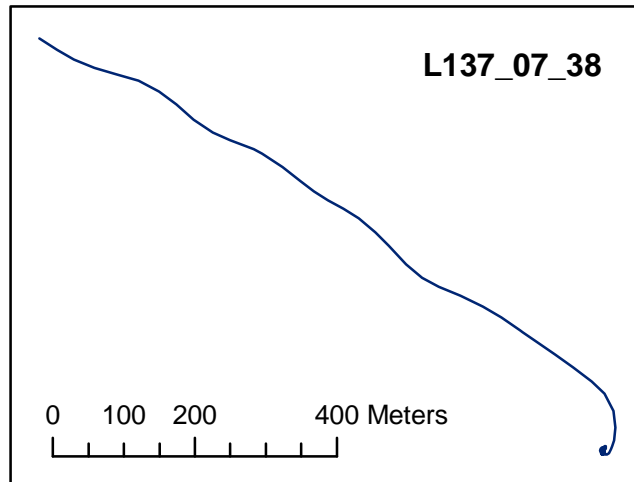

# Mississippi Canyon 252, Gulf of Mexico

R/V Brooks McCall  
LISST Tows

Date Produced: May 24, 2010  
Created By: NOAA/NCCOS/CCMA

## LISST Transect Positioning Sources

- GPS1 Points
- GPS2 Points
- GPS1 Lines
- GPS2 Lines

See next page for  
reference map