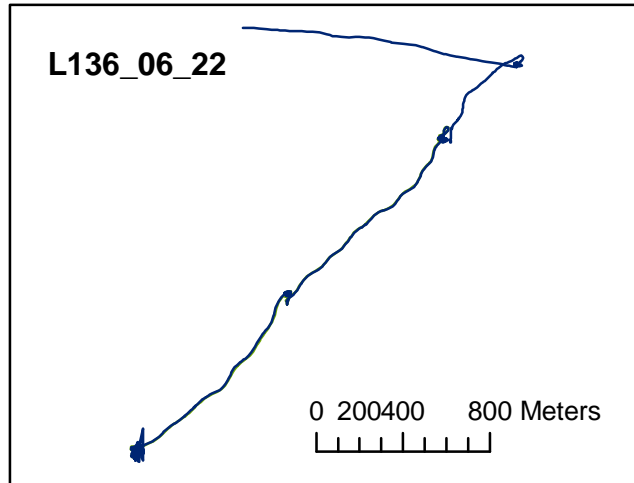

# Mississippi Canyon 252, Gulf of Mexico

R/V Brooks McCall  
LISST Tows

Date Produced: May 24, 2010  
Created By: NOAA/NCCOS/CCMA

## LISST Transect Positioning Sources

- GPS1 Points
- GPS2 Points
- GPS1 Lines
- GPS2 Lines

See next page for  
reference map