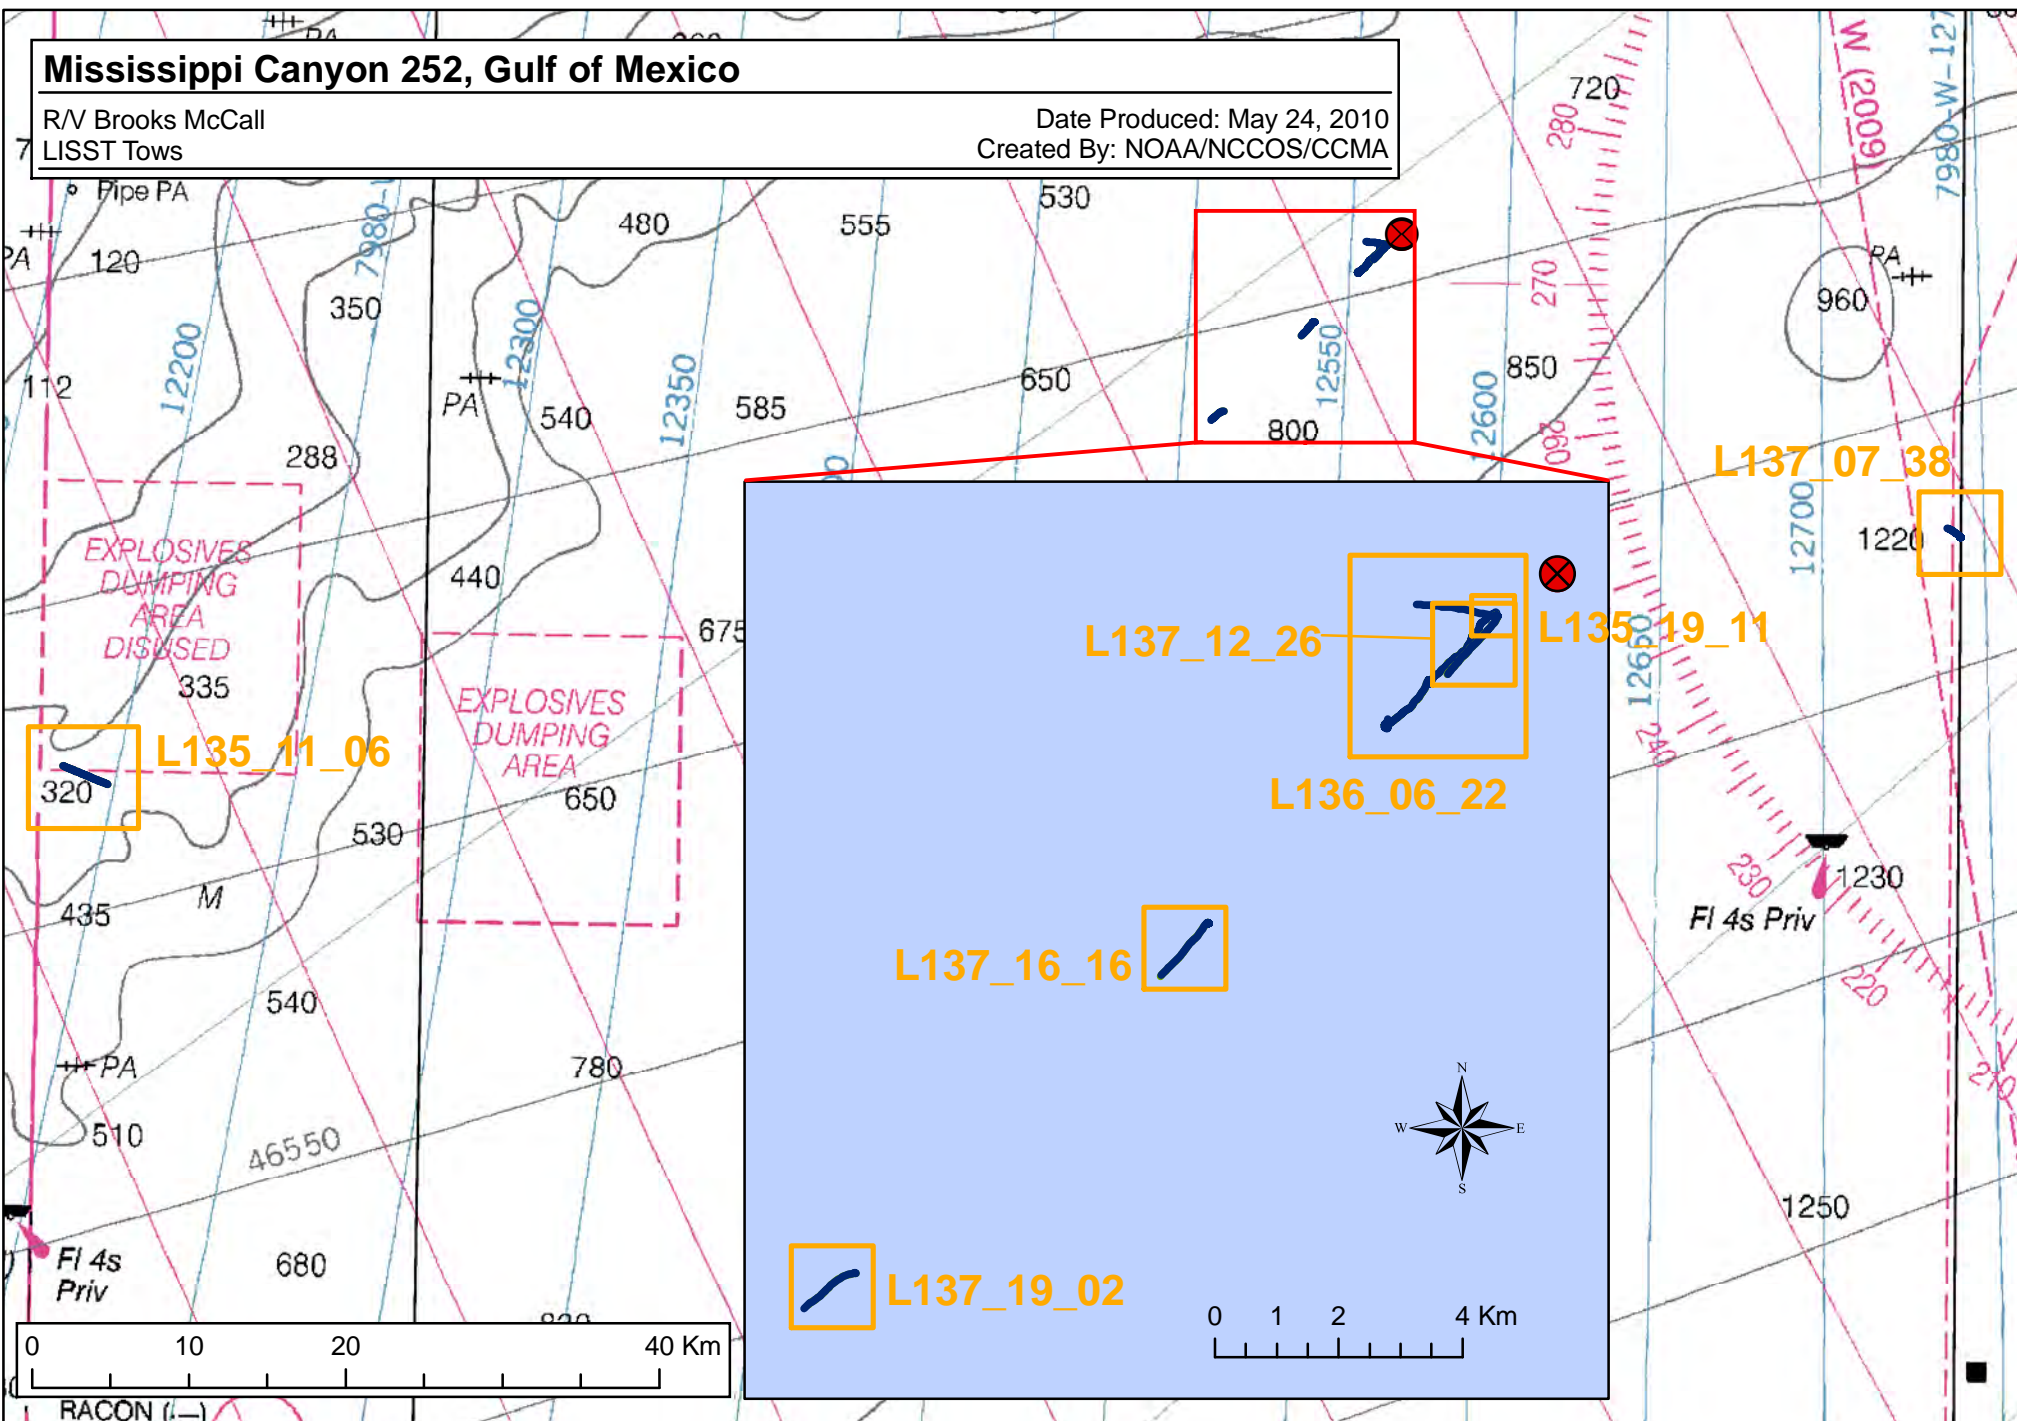

# Mississippi Canyon 252, Gulf of Mexico

R/V Brooks McCall  
LISST Tows

Date Produced: May 24, 2010  
Created By: NOAA/NCCOS/CCMA

## LISST Transect Positioning Sources

- GPS1 Points
- GPS2 Points
- GPS1 Lines
- GPS2 Lines

See next page for  
reference map

# Mississippi Canyon 252, Gulf of Mexico

R/V Brooks McCall  
LISST Tows

Date Produced: May 24, 2010  
Created By: NOAA/NCCOS/CCMA

**LISST Transect  
Positioning Sources**

- GPS1 Points
- GPS2 Points

- GPS1 Lines
- GPS2 Lines