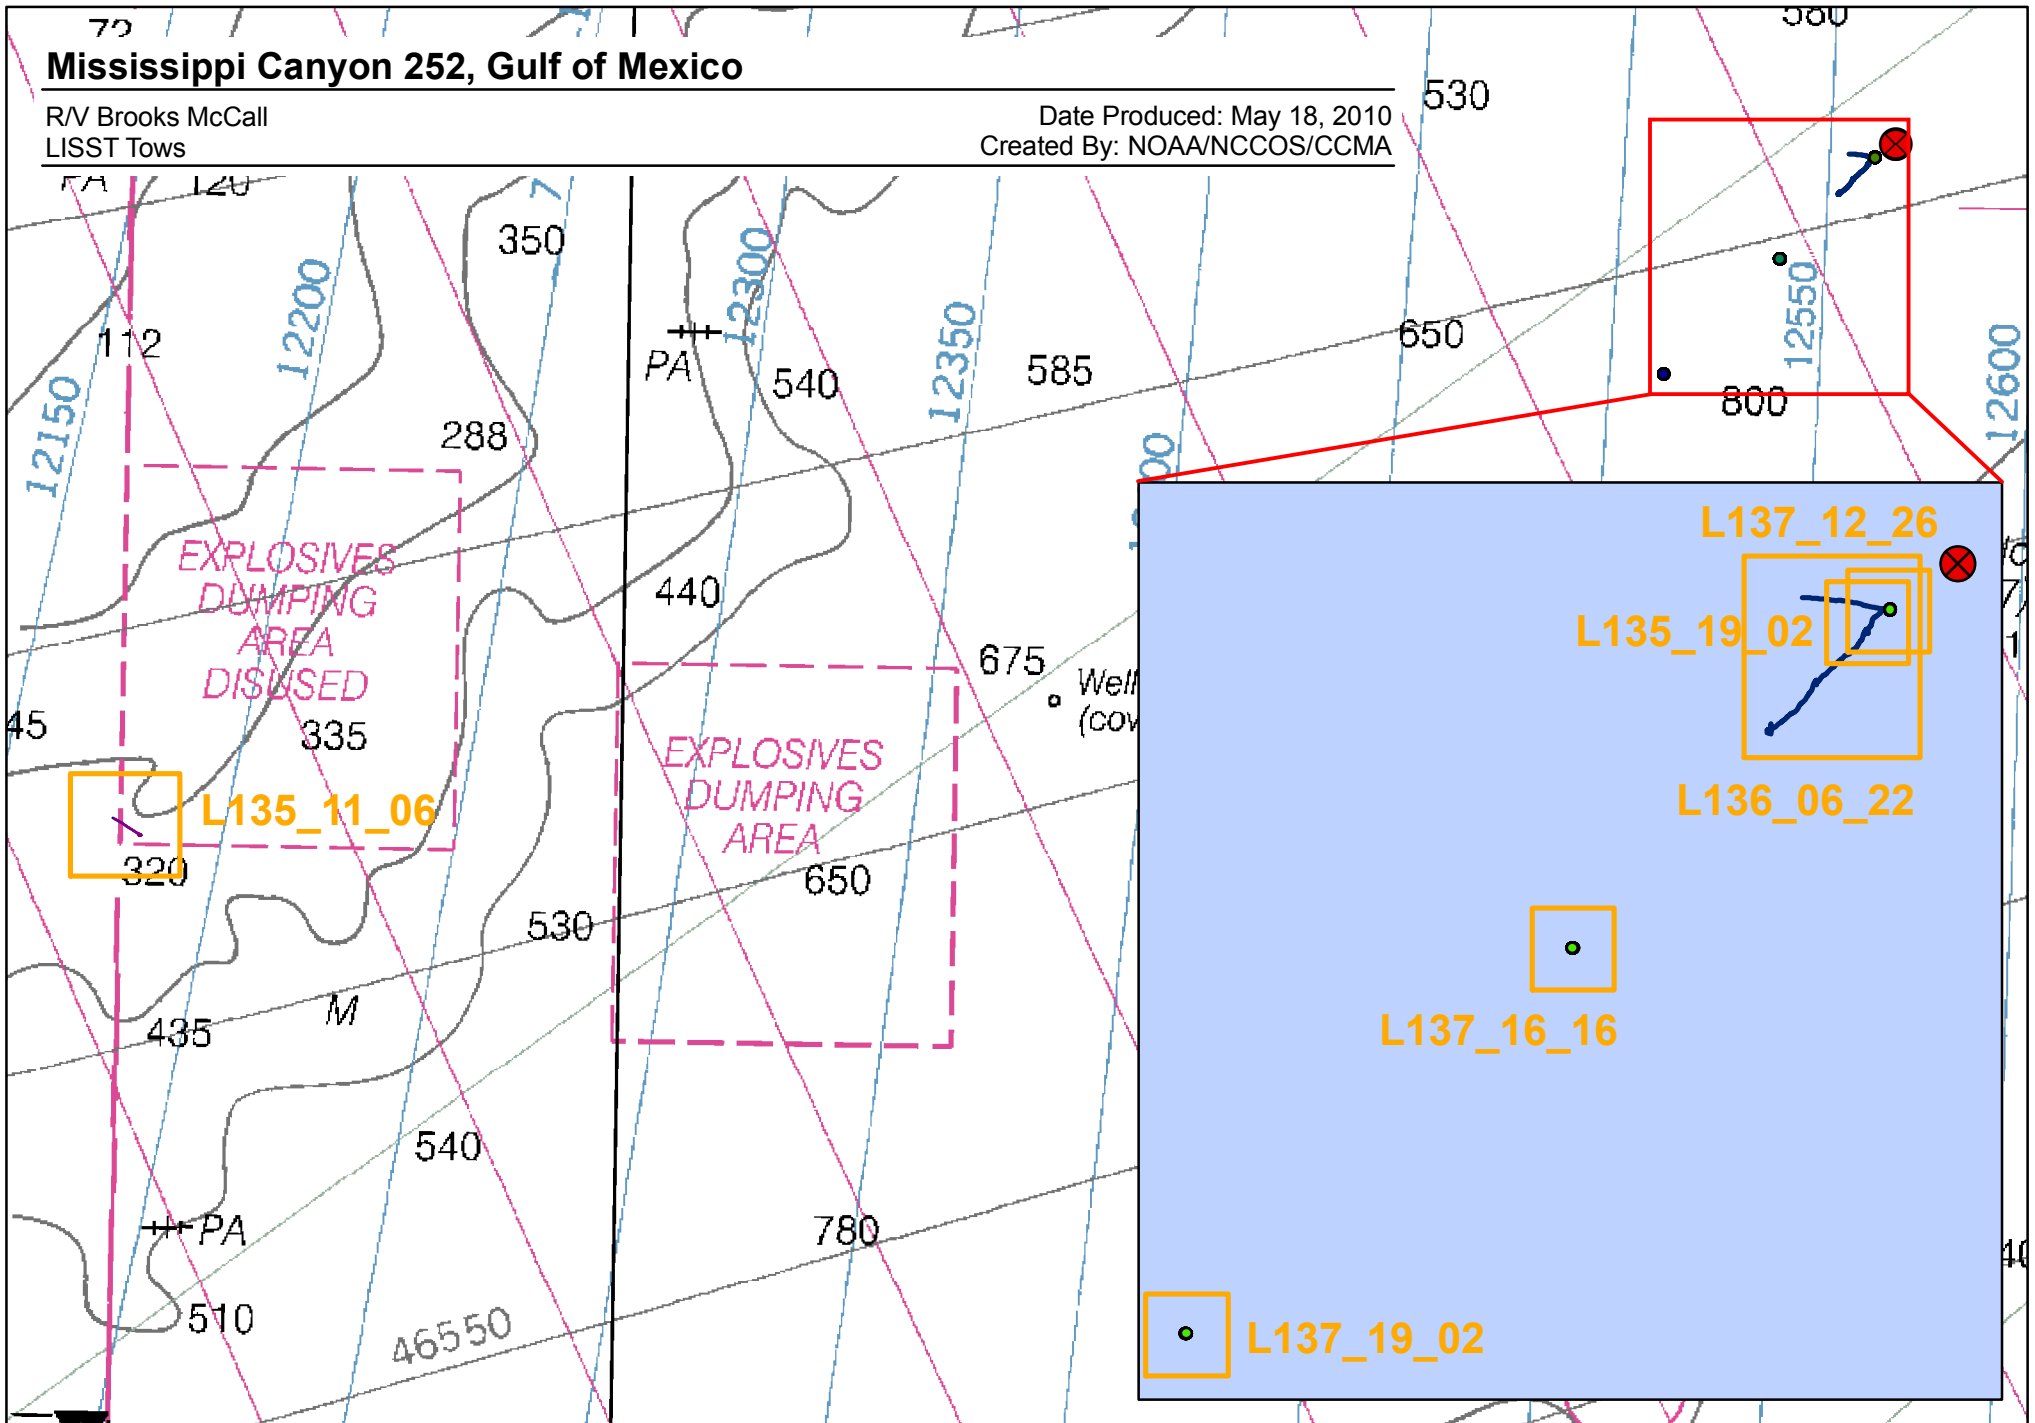

# Mississippi Canyon 252, Gulf of Mexico

R/V Brooks McCall  
LISST Tows

Date Produced: May 18, 2010  
Created By: NOAA/NCCOS/CCMA

LISST Transect  
Positioning Sources

- GPS1 Points
- GPS2 Points
- GPS1 Lines
- GPS2 Lines