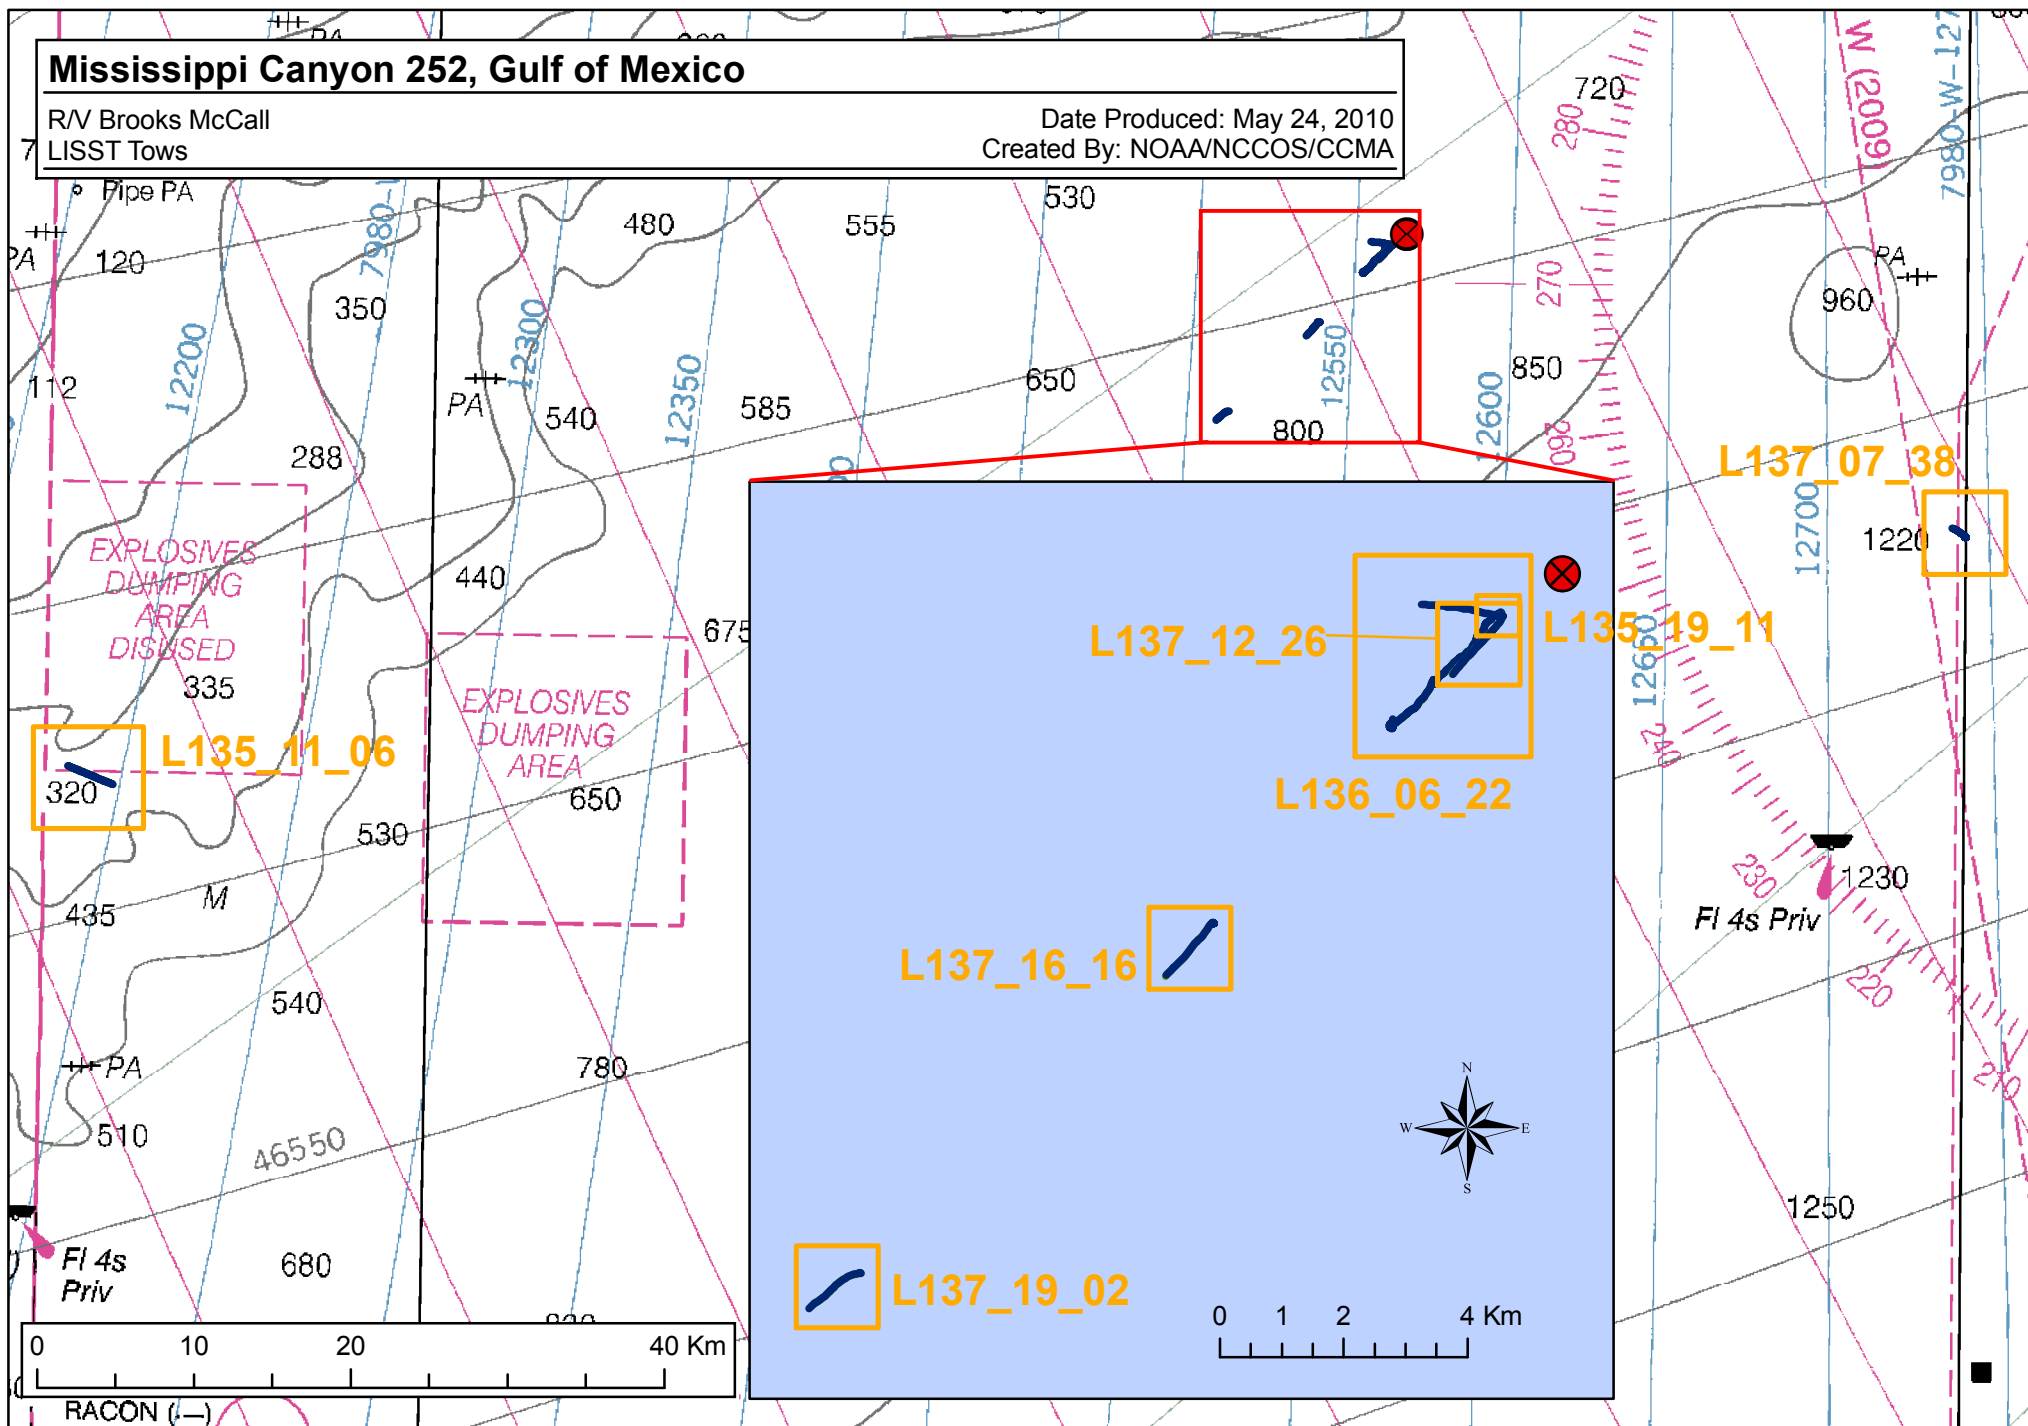

Mississippi Canyon 252, Gulf of Mexico

R/V Brooks McCall
LISST Tows

Date Produced: May 24, 2010
Created By: NOAA/NCCOS/CCMA

**LISST Transect
Positioning Sources**

- GPS1 Points
- GPS2 Points

- GPS1 Lines
- GPS2 Lines