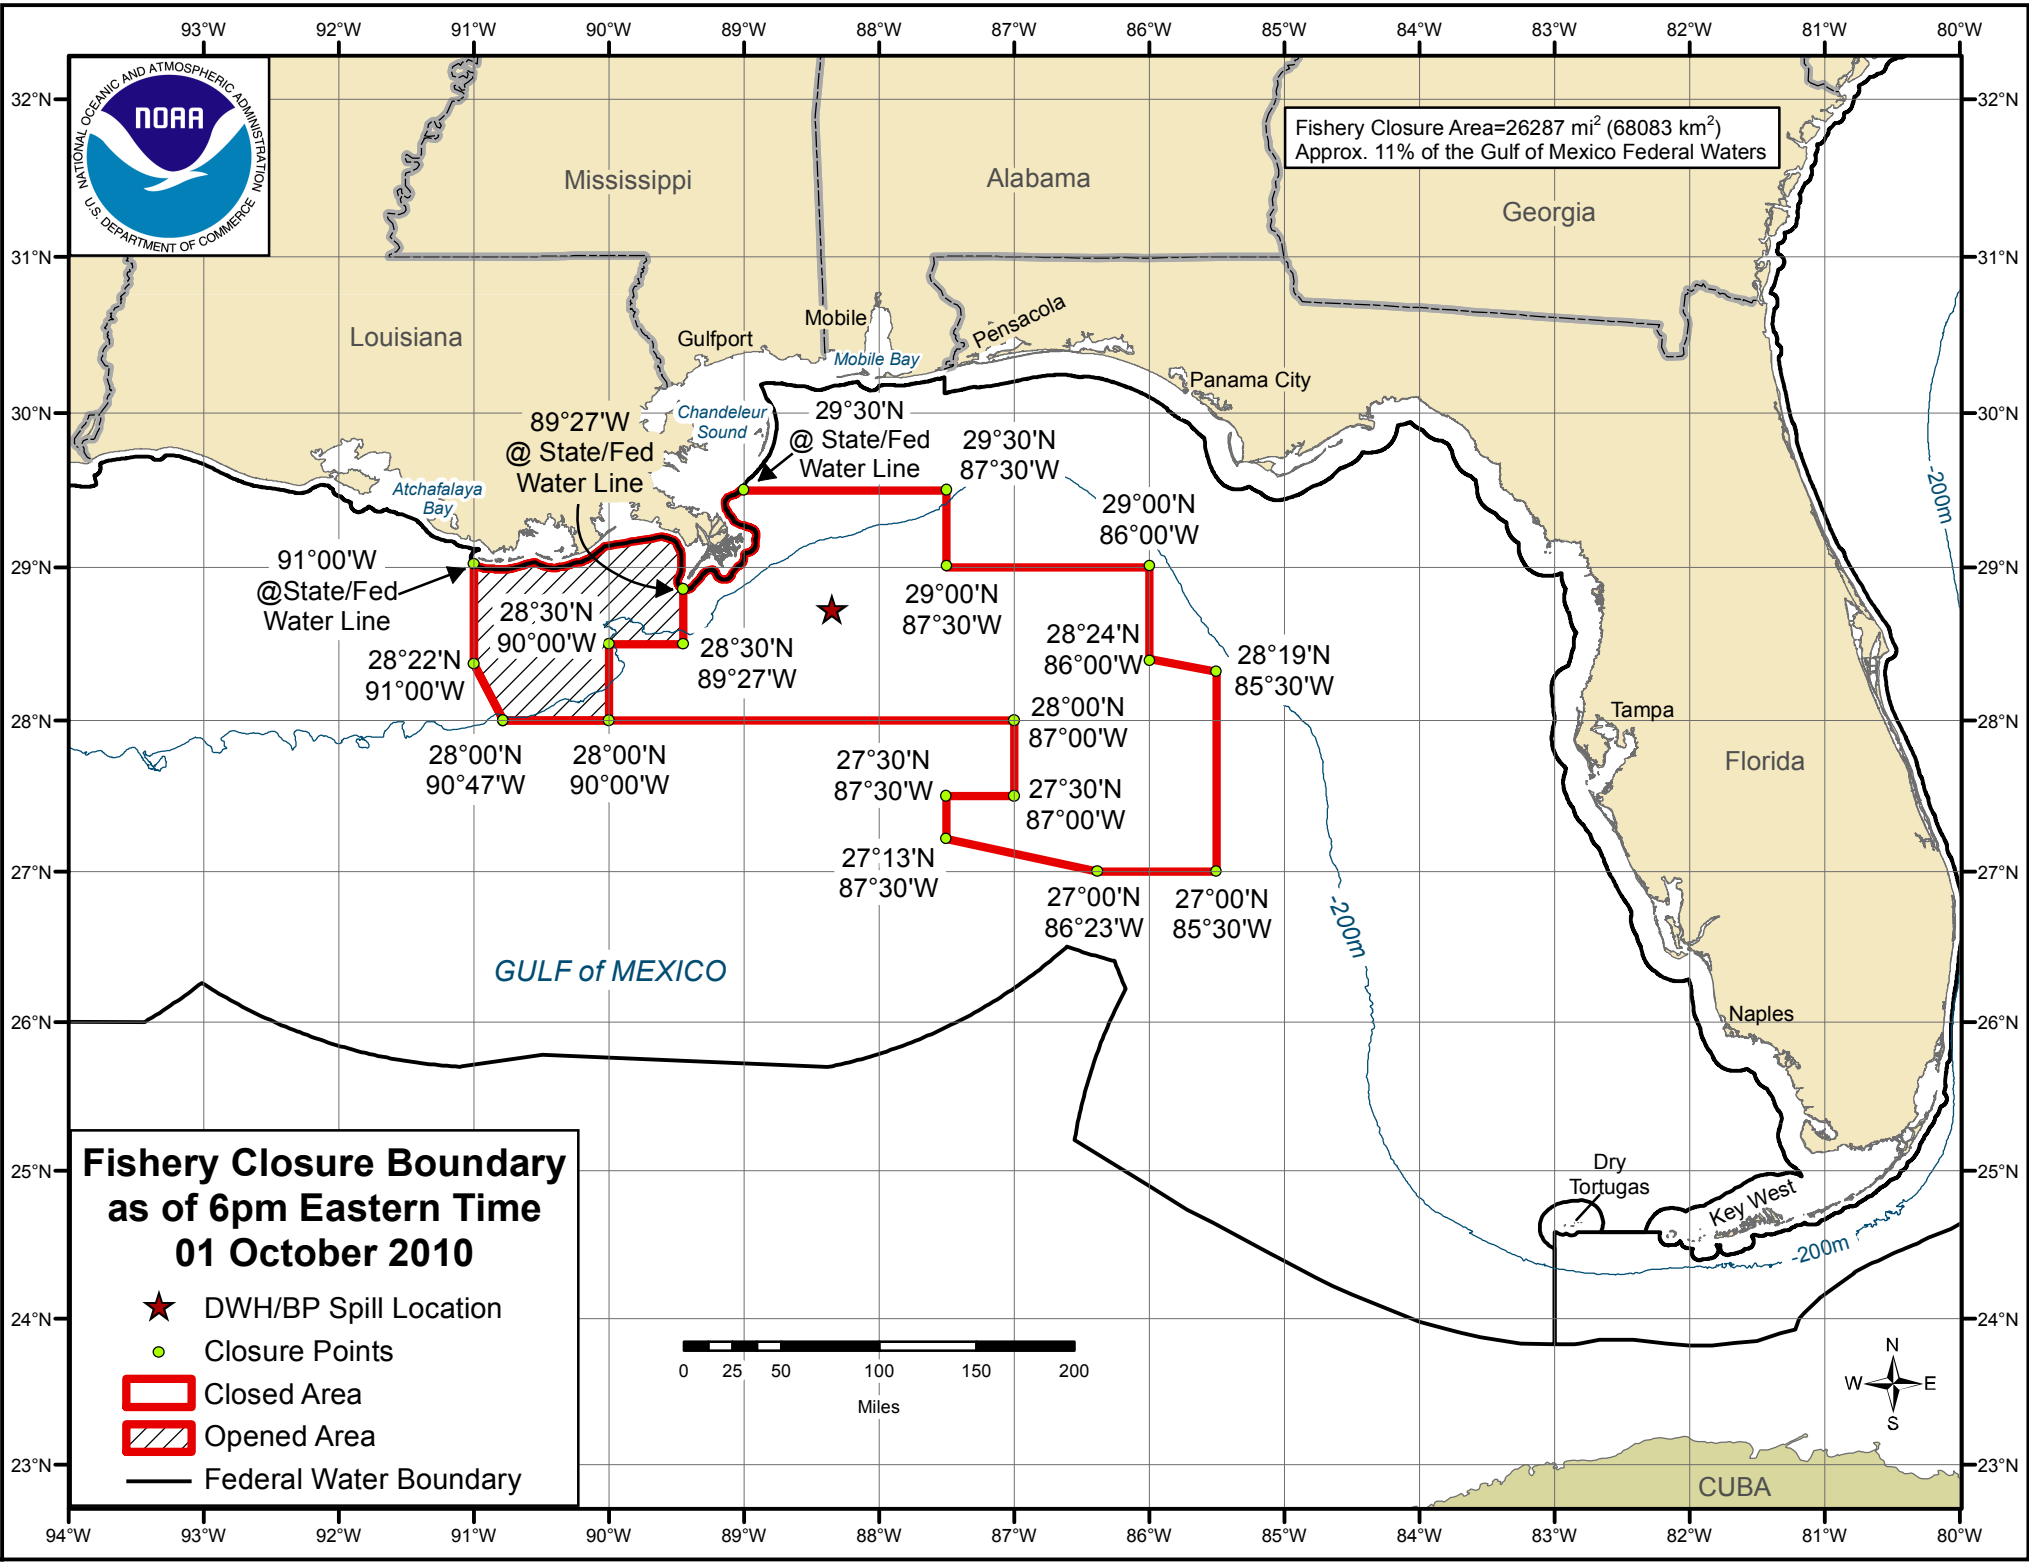

Fishery Closure Area=26287 mi² (68083 km²)
Approx. 11% of the Gulf of Mexico Federal Waters

Fishery Closure Boundary as of 6pm Eastern Time 01 October 2010

- ★ DWH/BP Spill Location
- Closure Points
- ▭ Closed Area
- ▨ Opened Area
- Federal Water Boundary