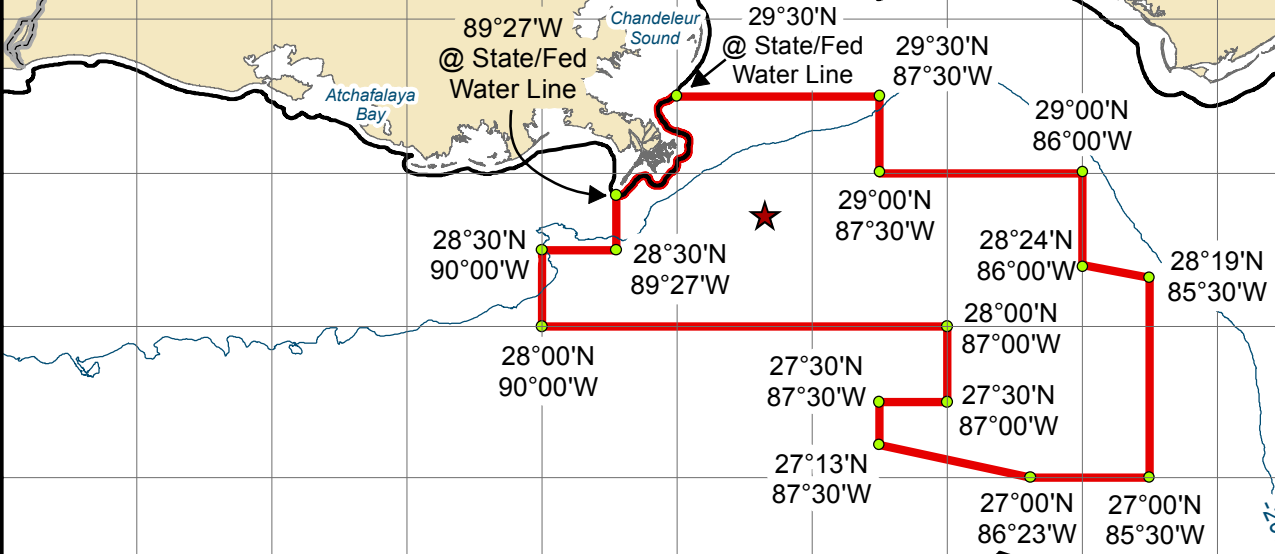

Fishery Closure Area=26287 mi² (68083 km²)
Approx. 11% of the Gulf of Mexico Federal Waters

Fishery Closure Boundary as of 6pm Eastern Time 01 October 2010

- ★ DWH/BP Spill Location
- Closure Points
- ▭ Closure Area
- Federal Water Boundary