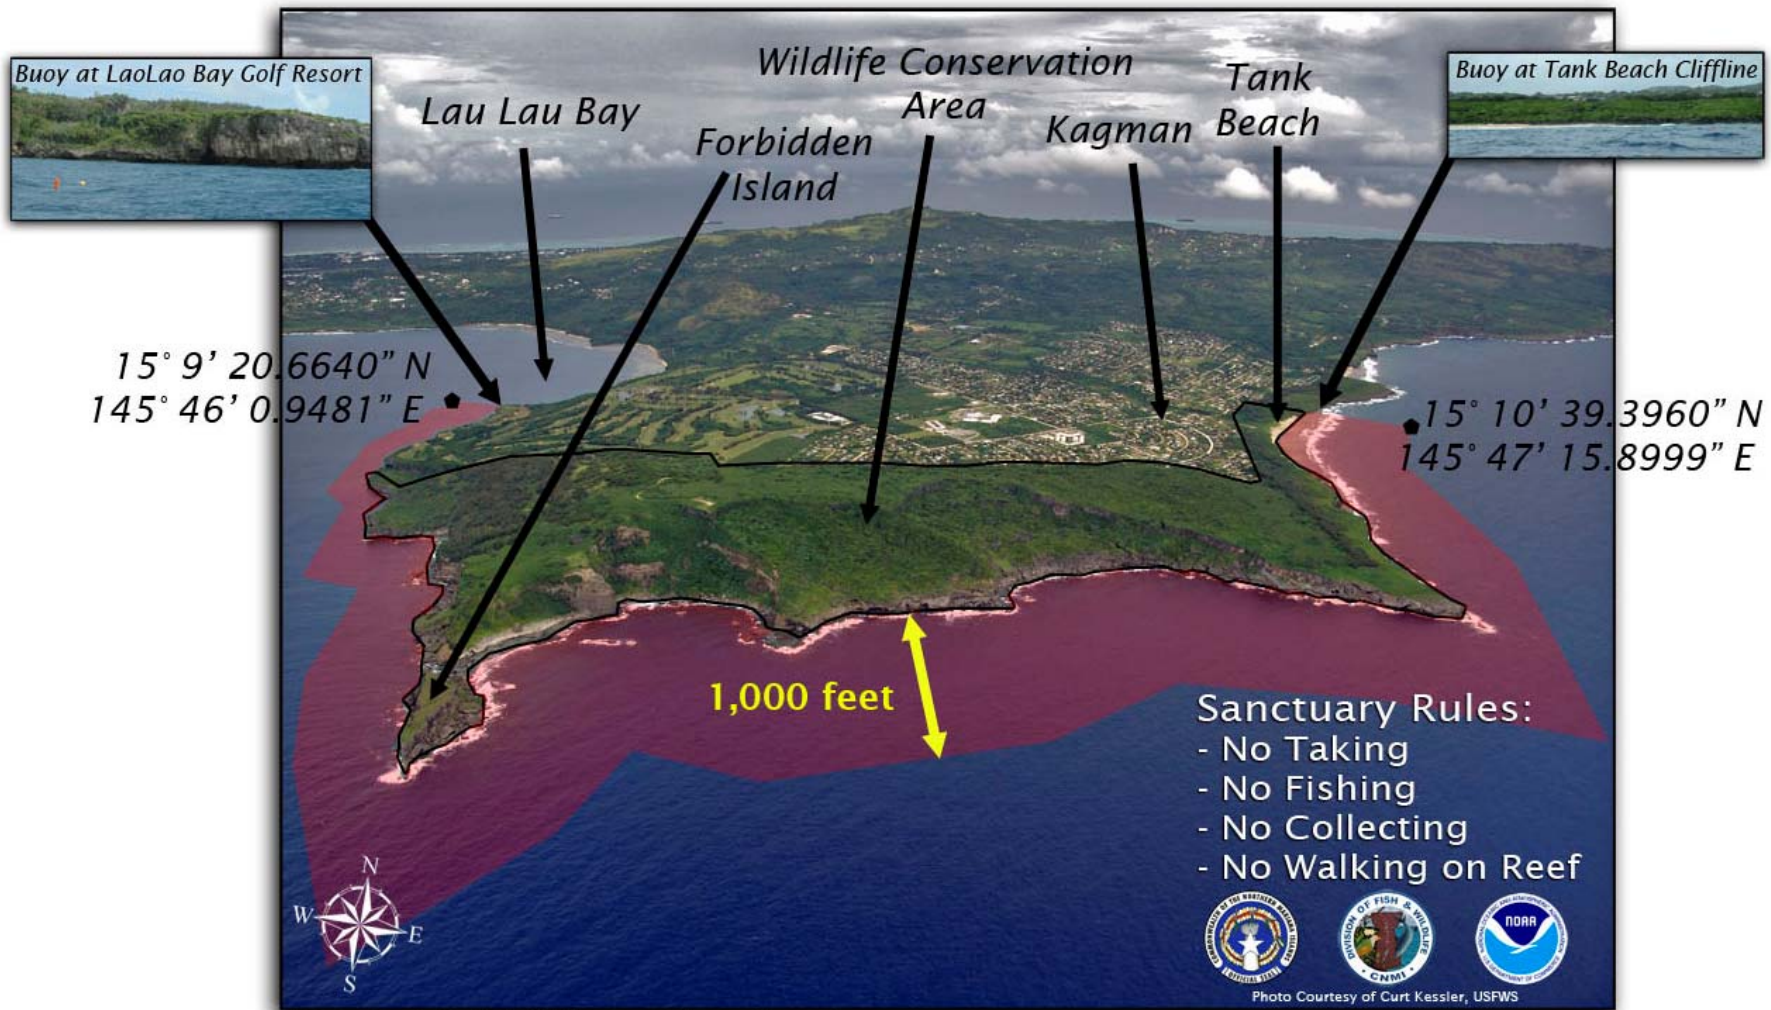

Forbidden Island Sanctuary

A Fully Protected No-take Area

All Coordinates in WGS 84: Degrees/Minutes/Seconds

CNMI's Marine Protected Areas
Protecting our reefs and fish so they can be enjoyed today and tomorrow.

Call 664-6000/30/31 to report violations.